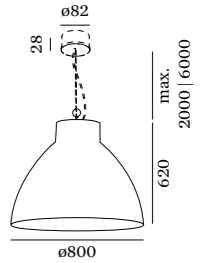

	CODE
2700K 1050lm	9003E137

more lamps and specs on page 578

6.0

E27 LED max.25W | E27
220-240VAC | 50-60Hz
composite | aluminium lacquered

2.62kg IP20

Shade only

	CODE
	218200SY
	218200GR
	218200GG

ALWAYS USE

cable suspension set | 2m cable

	CODE
	90015120
	90015134
	90015118
	90015119

6m suspension set on page 590

OPTIONAL

QA60 LED E27 6W dim

	CODE
2200K 400lm	9003E109
2700K 600lm	9003E138

G95 LED E27 6W dim

	CODE
2200K 400lm	9003E111

G95 LED E27 12W opal

	CODE
2700K 1050lm	9003E137

more lamps and specs on page 578

8.0

E27 LED max.25W | E27
220-240VAC | 50-60Hz
composite | aluminium lacquered

5.70kg IP20

Shade only

	CODE
	218300SY
	218300GR
	218300GG