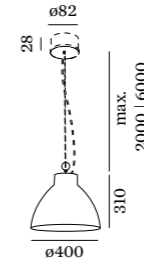

CEILING SUSPENDED

4.0

E27 LED max.25W | E27
220-240VAC | 50-60Hz
composite | aluminium lacquered

1.08kg IP20

Shade only

	CODE
	218100SY
	218100GR
	218100GG

ALWAYS USE

cable suspension set | 2m cable

	CODE
2700K 1050lm	9003E137

more lamps and specs on page 578

6.0

E27 LED max.25W | E27
220-240VAC | 50-60Hz
composite | aluminium lacquered

2.62kg IP20

Shade only

	CODE
	218200SY
	218200GR
	218200GG

ALWAYS USE