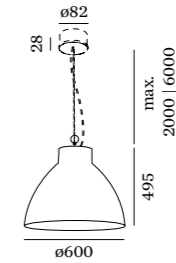

CEILING SUSPENDED

4.0

E27 LED max.25W | E27
220-240VAC | 50-60Hz
composite | aluminium lacquered

1.08kg IP20

Shade only

	CODE
	218100SY
	218100GR
	218100GG

ALWAYS USE

cable suspension set | 2m cable

	CODE
	90015120
	90015134
	90015118
	90015119

6m suspension set on page 590

OPTIONAL

QA60 LED E27 6W dim

	CODE
2200K 400lm	9003E109
2700K 600lm	9003E138

G95 LED E27 6W dim

	CODE
2200K 400lm	9003E111

G95 LED E27 12W opal

	CODE
2700K 1050lm	9003E137

more lamps and specs on page 578

6.0

E27 LED max.25W | E27
220-240VAC | 50-60Hz
composite | aluminium lacquered

2.62kg IP20

Shade only

	CODE
	218200SY
	218200GR
	218200GG

ALWAYS USE